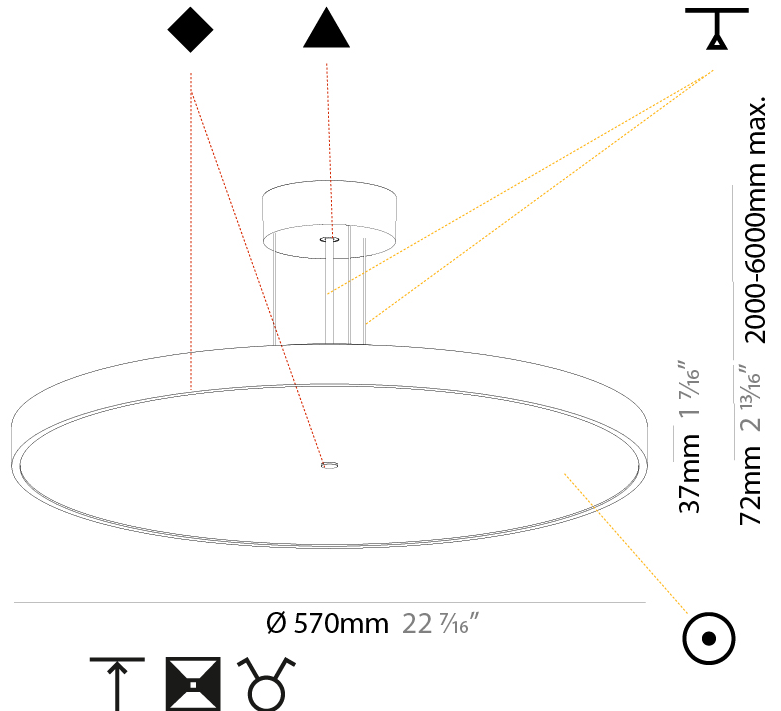

GENERAL

Series: Sign Diva
Subseries: Sign Diva
Brand: Prolicht
Division: Architectural
Mounting Type: Suspension
Mounting Location: Ceiling
Subcategory: Pendant

PHYSICAL

Shape: Round
Diameter (mm): 570
Diameter (in): 22 7/16
Height (mm): 72
Height (in): 2 13/16
Max. Overall Height (mm): 6072
Max. Overall Height (in): 239 7/16
Light Distribution: Direct / Indirect
Weight (kg): 8.548
Weight (lbs): 18.85
Diffuser: [PMMA - Opal / Micro-Prism / Sparkling Secret / Vintage Industrial with Shine Ring](#)
Fixture Finish: [SSR / BKV / CWI / CRY / HAB / UFT / ITA / RUA / FTG / MYG / LOD / PUS / FRO / FUP / KIA / POP / BLS / SPG / MEY / GOH / GUM / CHC / COM / ABZ / JAG / OBR / MOS / ROR](#)
Fixture Material: [Extruded Aluminum / Steel](#)
Cable Details: [2000mm or 6000mm Transparent Cable](#)

ELECTRICAL

Lamp Type: LED (Zhaga Standard)
Input Wattage (W): 80.3
Total Output Wattage (W): 53 / 18
Dimming: [Tri-Mode (Non-Dimming and Phase Dimming (120Vac only) and 0-10V Dimming)](#)
Driver Included: Yes
Driver Location: Integrated
Driver Type: Constant Current - Universal
Driver Class: Class 2
Input Voltage (V): 120 - 277
Constant Current (MA): 350

LED

[Color Temperature (°K): 2700 / 3000 / 3500 / 4000](#)
Max. Delivered Lumen (lm): 6110 / 7650 / 7801 / 7960
CRI: >90 CRI
Lamp Life (hrs): 50000

OPTICAL

RATINGS AND CERTIFICATIONS

Certified By: Certified for North American Standards
IP rating: IP20

PROJECT _____
TYPE _____
SPECIFIER _____
QUANTITY _____
DATE _____