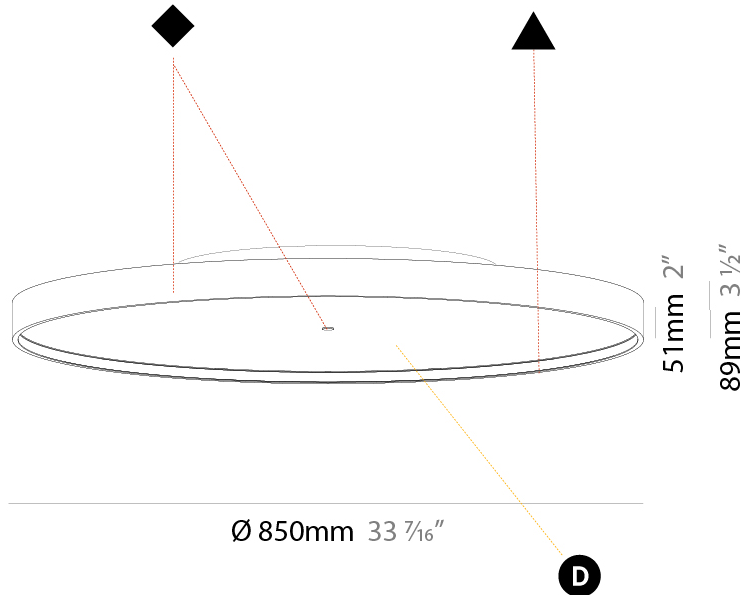

GENERAL

Series: Sign Diva
Subseries: Sign Diva Korona
Brand: Prolicht
Division: Architectural
Mounting Type: Surface
Mounting Location: Ceiling
Subcategory: Ambient

PHYSICAL

Shape: Round
Diameter (mm): 850
Diameter (in): 33 7/16
Height (mm): 89
Height (in): 3 1/2
Light Distribution: Direct
Weight (kg): 13.244
Weight (lbs): 29.198
Diffuser: PMMA - Opal/Micro-Prism/Sparkling Secret/Vintage Industrial
Fixture Finish: SSR / BKV / CWI / CRY / HAB / UFT / ITA / RUA / FTG / MYG / LOD / PUS / FRO / FUP / KIA / POP / BLS / SPG / MEY / GOH / GUM / CHC / COM / ABZ / JAG / OBR / MOS / ROR
Fixture Material: Extruded Aluminum / Steel

ELECTRICAL

Lamp Type: LED (Zhaga Standard)
Input Wattage (W): 96.8
Total Output Wattage (W): 76.8
Dimming: Tri-Mode (Non-Dimming and Phase Dimming (120Vac only) and 0-10V Dimming)
Driver Included: Yes
Driver Location: Integrated
Driver Type: Constant Current - Universal
Driver Class: Class 2
Input Voltage (V): 120 - 277
Constant Current (MA): 600

LED

Color Temperature (°K): 3000 / 3500 / 4000
Max. Delivered Lumen (lm): 11160 / 11388 / 11620
CRI: >90 CRI
Lamp Life (hrs): 50000

OPTICAL

RATINGS AND CERTIFICATIONS

Certified By: Certified for North American Standards
IP rating: IP20