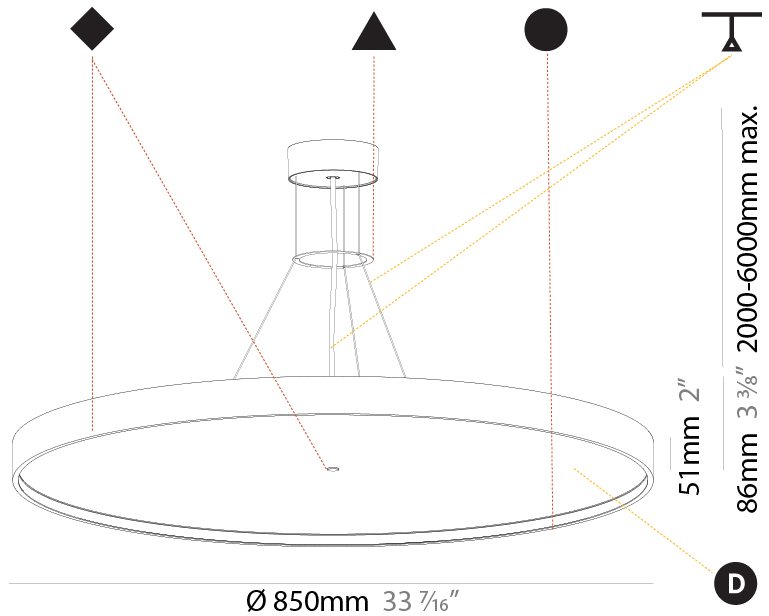

GENERAL

Series: Sign Diva
Subseries: Sign Diva Korona
Brand: Prolicht
Division: Architectural
Mounting Type: Suspension
Mounting Location: Ceiling
Subcategory: Pendant

PHYSICAL

Shape: Round
Diameter (mm): 850
Diameter (in): 33 ⁷/₁₆"
Height (mm): 86
Height (in): 3 ³/₈"
Max. Overall Height (mm): 2086
Max. Overall Height (in): 82 ⁷/₈"
Light Distribution: Direct / Indirect
Weight (kg): 15.251
Weight (lbs): 33.62
Diffuser: PMMA - Opal / Micro-Prism / Sparkling Secret / Vintage Industrial
Fixture Finish: SSR / BKV / CWI / CRY / HAB / UFT / ITA / RUA / FTG / MYG / LOD / PUS / FRO / FUP / KIA / POP / BLS / SPG / MEY / GOH / GUM / CHC / COM / ABZ / JAG / OBR / MOS / ROR
Fixture Material: Extruded Aluminum / Steel
Cable Details: 2000mm or 6000mm Transparent Cable

ELECTRICAL

Lamp Type: LED (Zhaga Standard)
Input Wattage (W): 118.8
Total Output Wattage (W): 76.8 / 18
Dimming: Tri-Mode (Non-Dimming and Phase Dimming (120Vac only) and 0-10V Dimming)
Driver Included: Yes
Driver Location: Integrated
Driver Type: Constant Current - Universal
Driver Class: Class 2
Input Voltage (V): 120 - 277
Constant Current (MA): 600 / 350

LED

Color Temperature (°K): 2700 / 3000 / 3500 / 4000
Max. Delivered Lumen (lm): 10450 / 10854 / 12325 / 12577
Nominal Lumen (lm): 13561 / 14178 / 16100 / 16429
CRI: >90 CRI
Lamp Life (hrs): 50000

OPTICAL

RATINGS AND CERTIFICATIONS

Certified By: Certified for North American Standards
IP rating: IP20