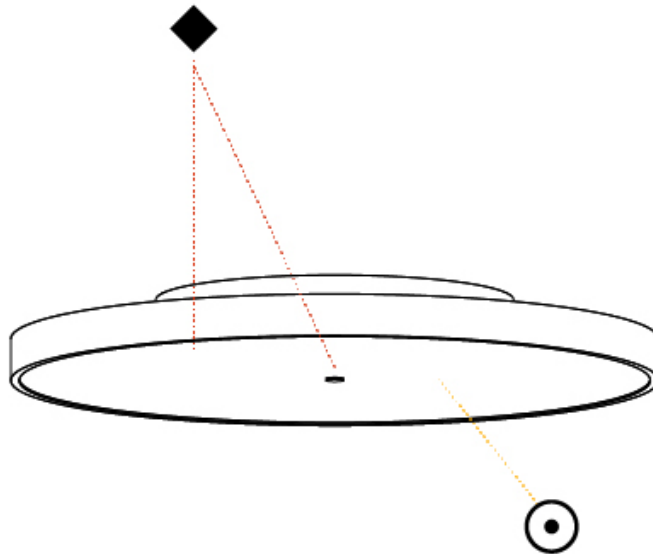

A3D092-

PROJECT	_____
TYPE	_____
SPECIFIER	_____
QUANTITY	_____
DATE	_____