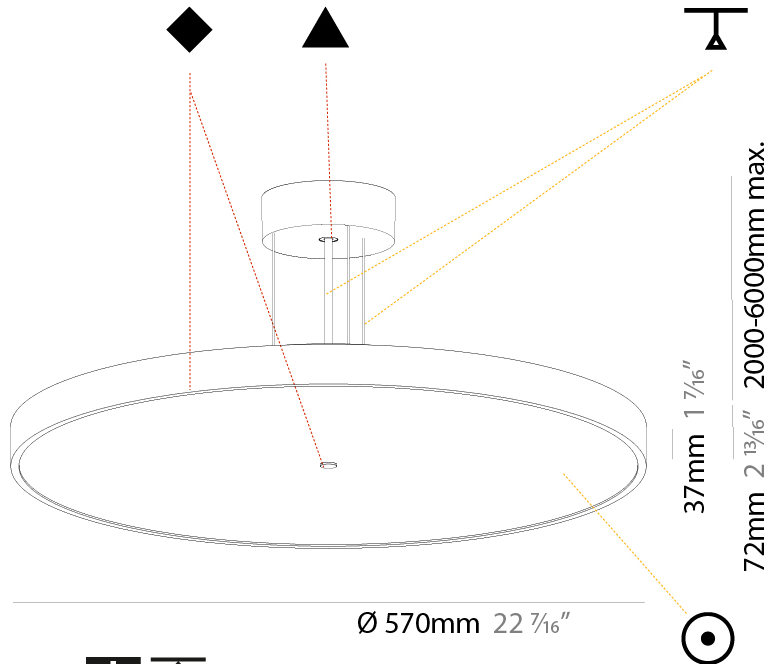

GENERAL

Series: Sign Diva
Subseries: Sign Diva
Brand: Prolicht
Division: Architectural
Mounting Type: Suspension
Mounting Location: Ceiling
Subcategory: Pendant

PHYSICAL

Shape: Round
Diameter (mm): 570
Diameter (in): 22 7/16
Height (mm): 72
Height (in): 2 13/16
Max. Overall Height (mm): 6072
Max. Overall Height (in): 239 1/16
Light Distribution: Direct
Weight (kg): 7.802
Weight (lbs): 17.2

Diffuser: PMMA - Opal / Micro-Prism / Sparkling Secret / Vintage Industrial with Shine Ring

Fixture Finish: SSR / BKV / CWI / CRY / HAB / UFT / ITA / RUA / FTG / MYG / LOD / PUS / FRO / FUP / KIA / POP / BLS / SPG / MEY / GOH / GUM / CHC / COM / ABZ / JAG / OBR / MOS / ROR

Fixture Material: Extruded Aluminum / Steel

Cable Details: 2000mm or 6000mm Transparent Cable

ELECTRICAL

Lamp Type: LED (Zhaga Standard)
Input Wattage (W): 58.3
Total Output Wattage (W): 53
Dimming: Tri-Mode (Non-Dimming and Phase Dimming (120Vac only) and 0-10V Dimming)
Driver Included: Yes
Driver Location: Integrated
Driver Type: Constant Current - Universal
Driver Class: Class 2
Input Voltage (V): 120 - 277
Constant Current (MA): 350

LED

Color Temperature (°K): 2700 / 3000 / 3500 / 4000
Max. Delivered Lumen (lm): 5060 / 6120 / 6233 / 6360
CRI: >90 CRI
Lamp Life (hrs): 50000

OPTICAL

RATINGS AND CERTIFICATIONS

Certified By: Certified for North American Standards
IP rating: IP20

PROJECT _____
TYPE _____
SPECIFIER _____
QUANTITY _____
DATE _____