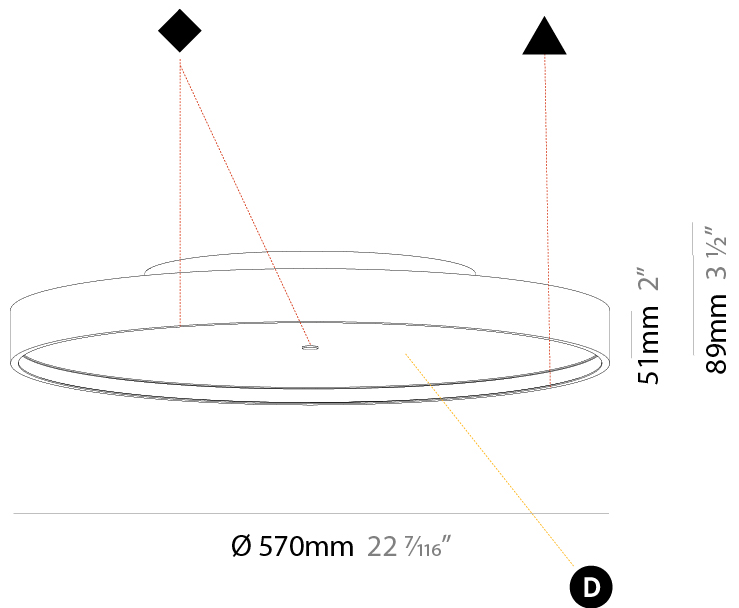

1. To build a product code in our configurator select the specify button on the base model # product page
2. To build a manual product code on this datasheet choose from the options listed below in blue font and add the suffix to the base model #

GENERAL

Series: Sign Diva
Subseries: Sign Diva Korona
Brand: Prolicht
Division: Architectural
Mounting Type: Surface
Mounting Location: Ceiling
Subcategory: Ambient

PHYSICAL

Shape: Round
Diameter (mm): 570
Diameter (in): 22 7/16
Height (mm): 89
Height (in): 3 1/2
Light Distribution: Direct
Weight (kg): 7.336
Weight (lbs): 16.173
Diffuser: PMMA - Opal/Micro-Prism/Sparkling Secret/Vintage Industrial
Fixture Finish: SSR / BKV / CWI / CRY / HAB / UFT / ITA / RUA / FTG / MYG / LOD / PUS / FRO / FUP / KIA / POP / BLS / SPG / MEY / GOH / GUM / CHC / COM / ABZ / JAG / OBR / MOS / ROR
Fixture Material: Extruded Aluminum / Steel

ELECTRICAL

Lamp Type: LED (Zhaga Standard)
Input Wattage (W): 58.3
Total Output Wattage (W): 53
Dimming: Tri-Mode (Non-Dimming and Phase Dimming (120Vac only) and 0-10V Dimming)
Driver Included: Yes
Driver Location: Integrated
Driver Type: Constant Current - Universal
Driver Class: Class 2
Input Voltage (V): 120 - 277
Constant Current (MA): 350

LED

Color Temperature (°K): 3000 / 3500 / 4000
Max. Delivered Lumen (lm): 6120 / 6233 / 6360
CRI: >90 CRI
Lamp Life (hrs): 50000

OPTICAL

RATINGS AND CERTIFICATIONS

Certified By: Certified for North American Standards
IP rating: IP20