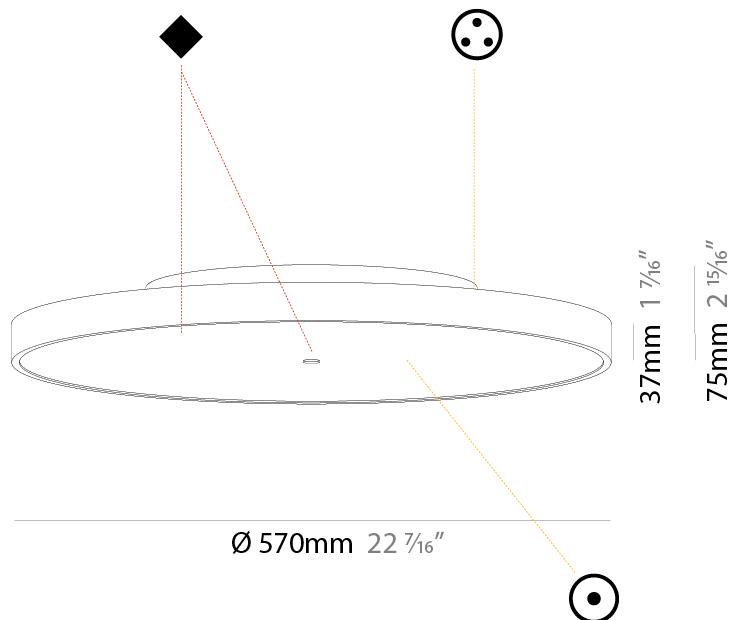

GENERAL

Series: Sign Diva
Subseries: Sign Diva
Brand: Prolicht
Division: Architectural
Mounting Type: Surface
Mounting Location: Ceiling
Subcategory: Ambient

PHYSICAL

Shape: Round
Diameter (mm): 570
Diameter (in): 22 7/16
Height (mm): 75
Height (in): 2 15/16
Light Distribution: Direct / Indirect
Weight (kg): 7.066
Weight (lbs): 15.578
Diffuser: Direct - PMMA - Opal/Micro-Prism/Sparkling Secret/Vintage Industrial with Shine Ring / Indirect - White/Yellow/Orange/Red/Blue/Green
Fixture Finish: SSR / BKV / CWI / CRY / HAB / UFT / ITA / RUA / FTG / MYG / LOD / PUS / FRO / FUP / KIA / POP / BLS / SPG / MEY / GOH / GUM / CHC / COM / ABZ / JAG / OBR / MOS / ROR
Fixture Material: Extruded Aluminum / Steel

ELECTRICAL

Lamp Type: LED (Zhaga Standard)
Input Wattage (W): 58.3
Total Output Wattage (W): 53
Dimming: Tri-Mode (Non-Dimming and Phase Dimming (120Vac only) and 0-10V Dimming)
Driver Included: Yes
Driver Location: Integrated
Driver Type: Constant Current - Universal
Driver Class: Class 2
Input Voltage (V): 120 - 277
Constant Current (MA): 350

LED

Color Temperature (*K): 3000 / 3500 / 4000
Max. Delivered Lumen (lm): 6170 / 6292 / 6420
CRI: >90 CRI
Lamp Life (hrs): 50000

OPTICAL

RATINGS AND CERTIFICATIONS

Certified By: Certified for North American Standards
IP rating: IP20