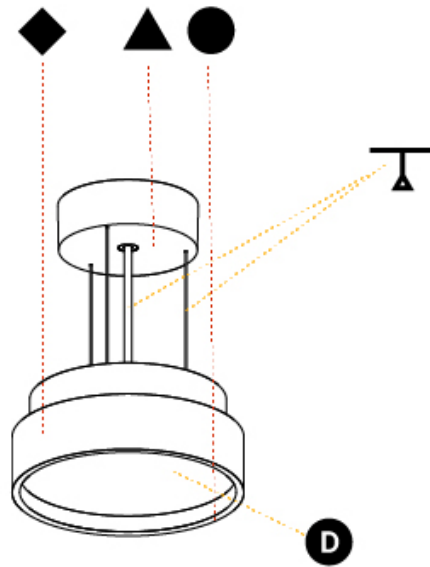

SIGN DIVA KORONA SUSPENSION

A300010-

PROJECT _____

TYPE _____

SPECIFIER _____

QUANTITY _____

DATE _____

A